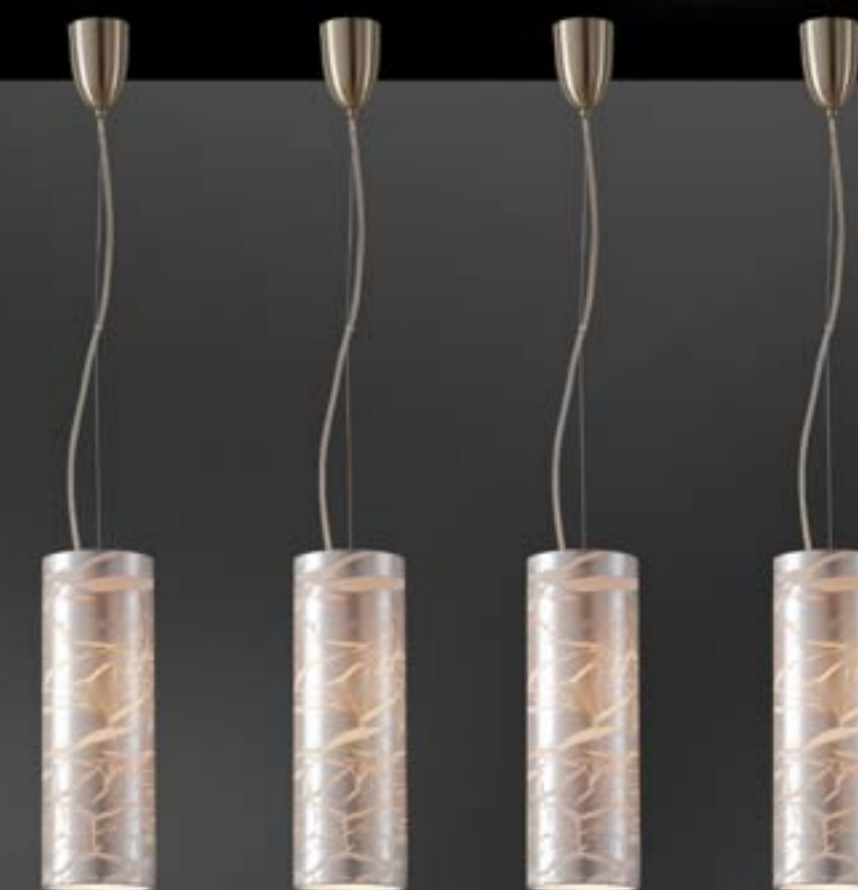

PRINT LIGHT

SCOPRITE IL NUOVO SERVIZIO ESCLUSIVO
DI PERSONALIZZAZIONE DELLE VOSTRE LAMPADE !

DISCOVER OUR NEW EXCLUSIVE SERVICE
YOUR "CUSTOM-MADE" LAMPS

www.printlight.it